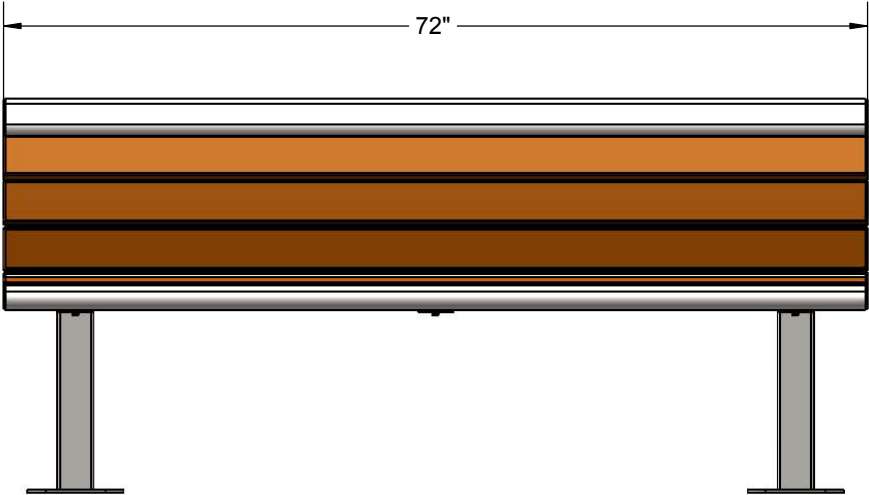

OVERALL DIMENSIONS

MAILBOXES, SIGNS & SITE AMENITIES

Phone: 1-855-537-0200

www.forsite.us

customerservice@forsite.us

P.O. Box 51402

Jacksonville, FL 32240