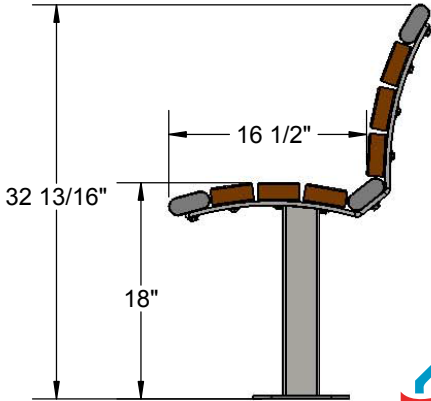

OVERALL DIMENSIONS

MAILBOXES, SIGNS & SITE AMENITIES

Phone: 1-855-537-0200

www.forsite.us

customerservice@forsite.us

P.O. Box 51402

Jacksonville, FL 32240